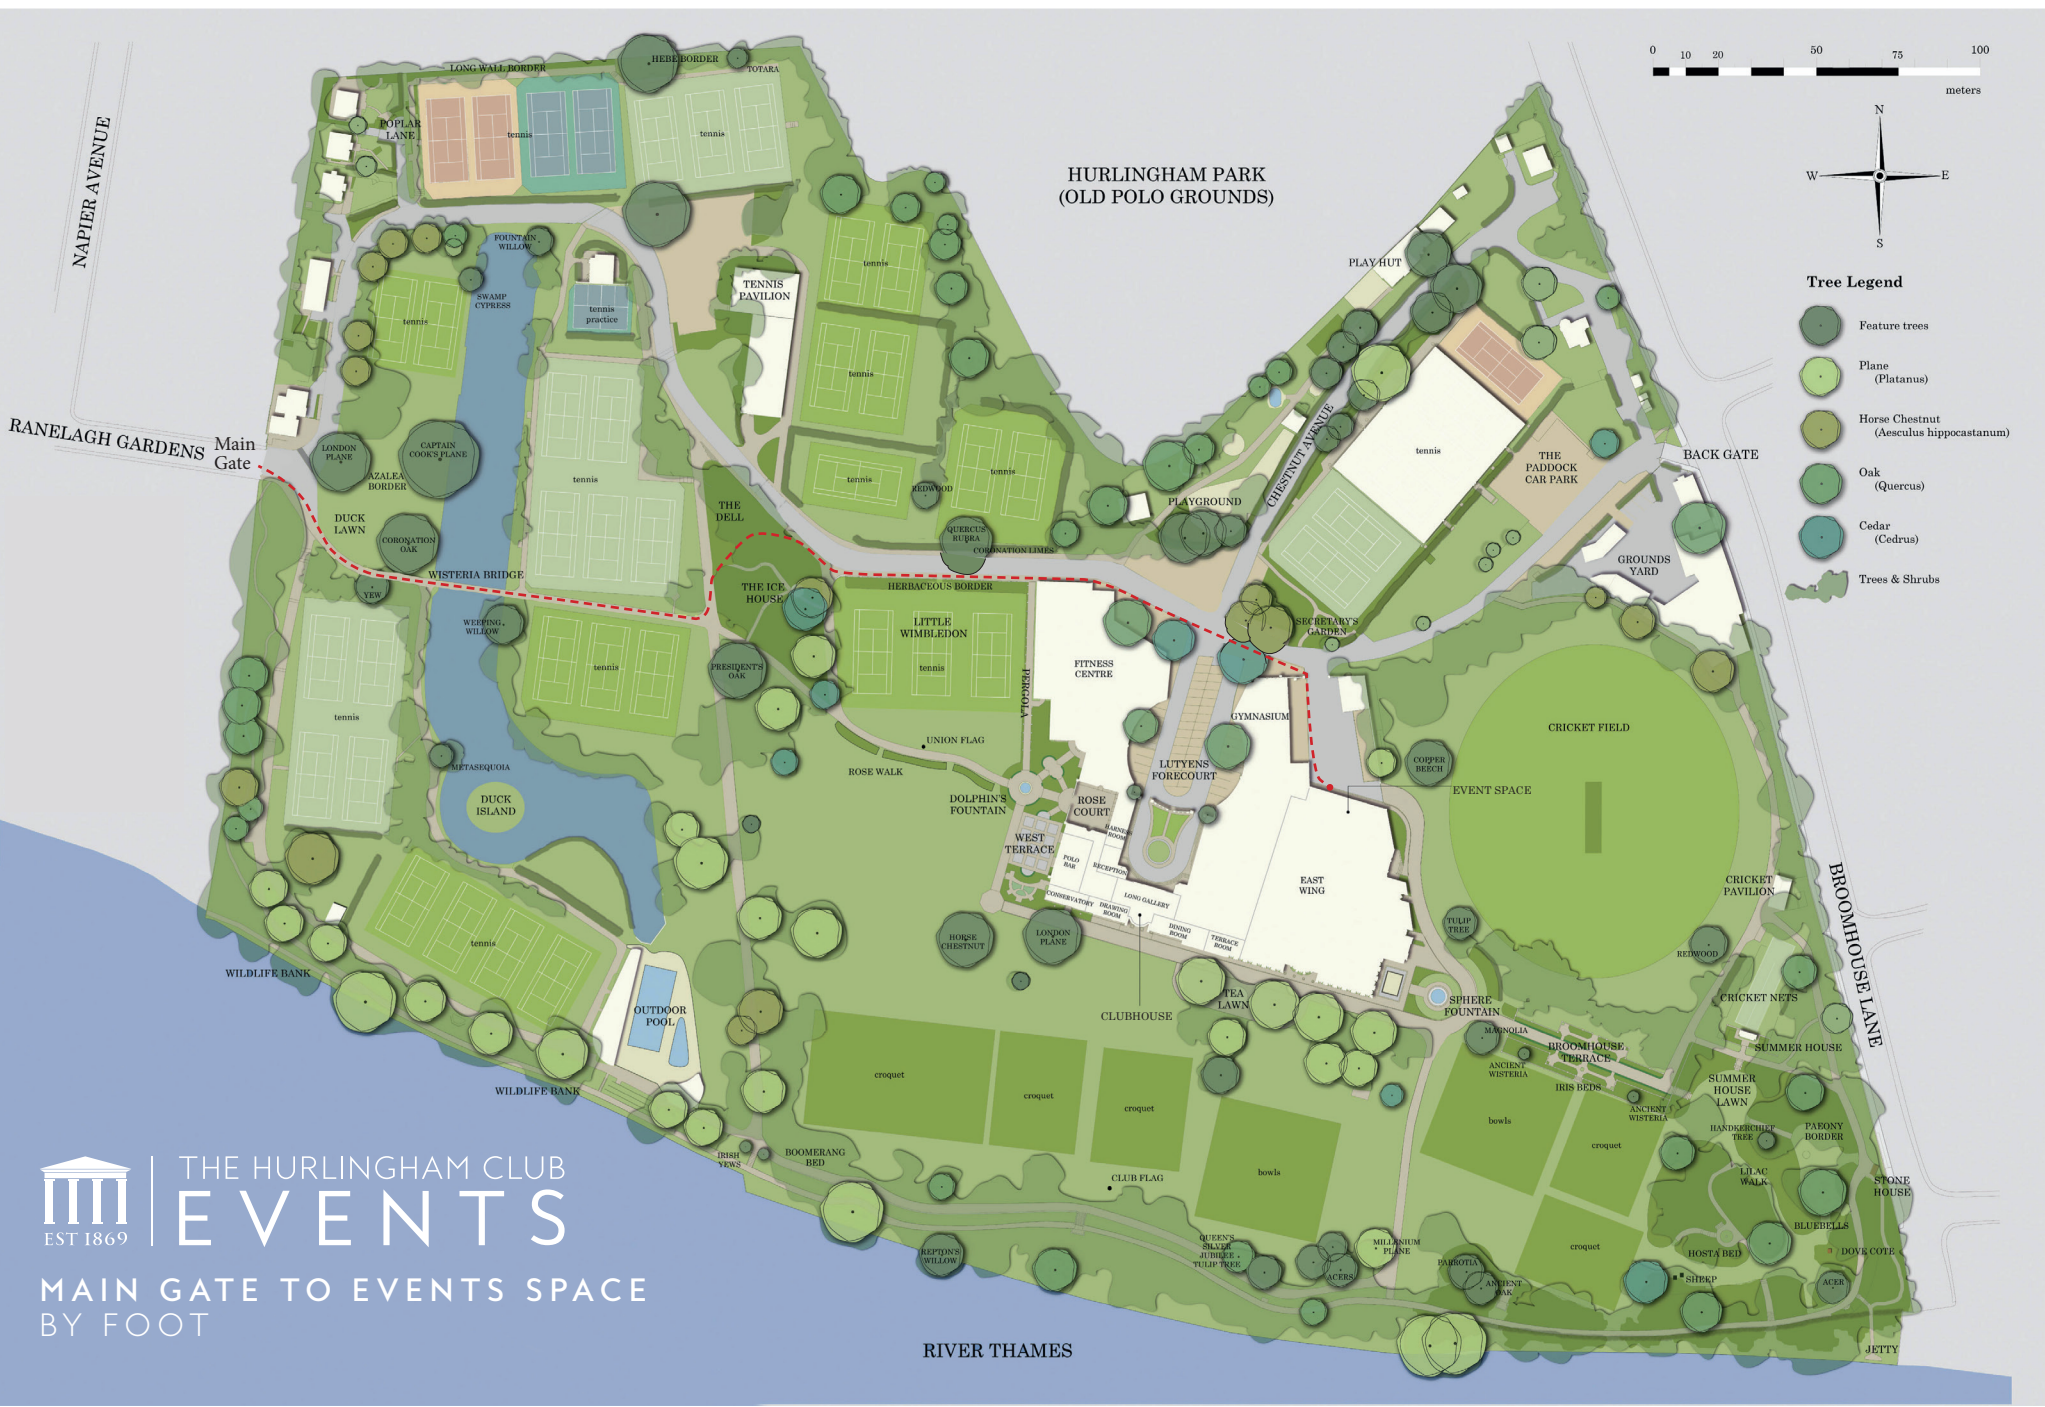

- Tree Legend**
- Feature trees
 - Plane (Platanus)
 - Horse Chestnut (Aesculus hippocastanum)
 - Oak (Quercus)
 - Cedar (Cedrus)
 - Trees & Shrubs

**HURLINGHAM PARK
(OLD POLO GROUNDS)**

 **THE HURLINGHAM CLUB**
EST 1869 | **EVENTS**
MAIN GATE TO EVENTS SPACE
BY FOOT

RIVER THAMES